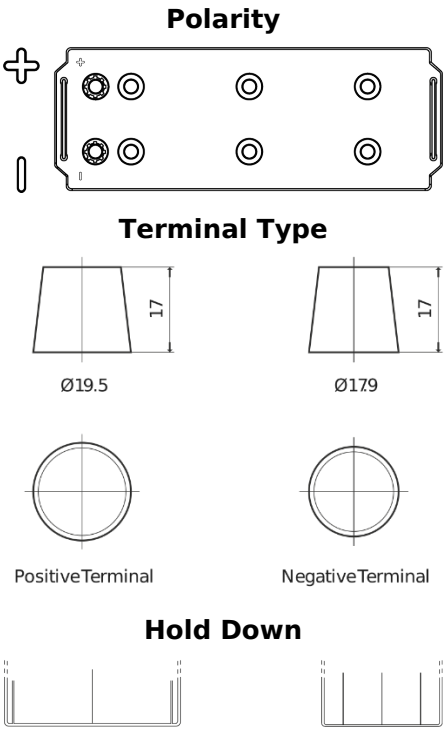

Product overview

Batteries for Trucks, Buses, Construction, Agriculture

StartPRO FG1403

Part number	FG1403
Technology	Flooded
EAN/GTIN	3661024045421
Voltage	12 V
Capacity	140 Ah
CCA	800 A
Length	513 mm
Width	189 mm
Height	223 mm
Box size	D04
Polarity	ETN 3
Terminal Type	EN taper post
Hold Down	B0
Weights (subject of variation)	34.10 kg