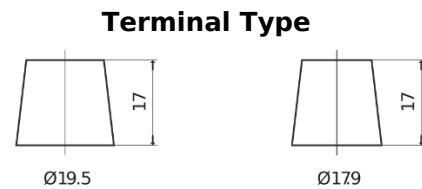

Product overview

Batteries for Trucks, Buses, Construction, Agriculture

StartPRO FG1203

Part number	FG1203
Technology	Flooded
EAN/GTIN	3661024046541
Voltage	12 V
Capacity	120 Ah
CCA	680 A
Length	513 mm
Width	189 mm
Height	223 mm
Box size	D04
Polarity	ETN 3
Terminal Type	EN taper post
Hold Down	B0
Weights (subject of variation)	32.50 kg