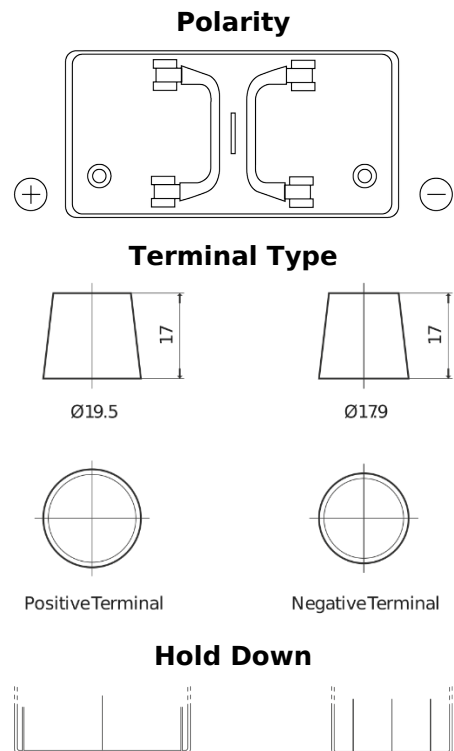

Product overview

Batteries for Trucks, Buses, Construction, Agriculture

PowerPRO TF1251

Part number	TF1251
Technology	Flooded
EAN/GTIN	3661024057684
Voltage	12 V
Capacity	125 Ah
CCA	850 A
Length	349 mm
Width	175 mm
Height	285 mm
Box size	D03
Polarity	ETN 1
Terminal Type	EN taper post
Hold Down	B0
Weights (subject of variation)	31.00 kg