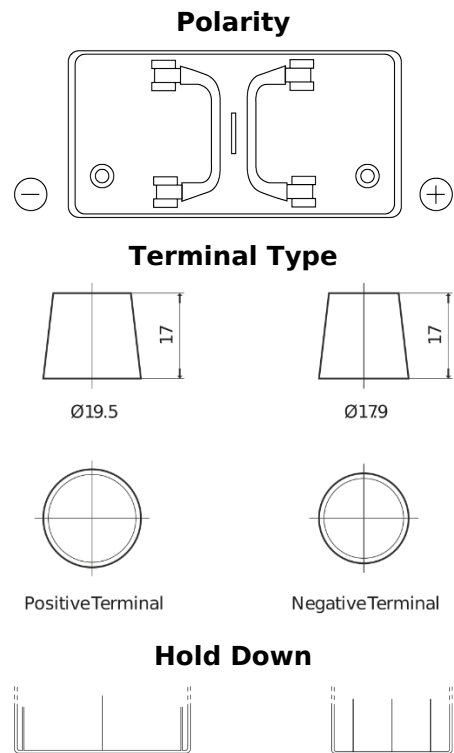

Product overview

Batteries for Trucks, Buses, Construction, Agriculture

PowerPRO TF1250

Part number	TF1250
Technology	Flooded
EAN/GTIN	3661024057677
Voltage	12 V
Capacity	125 Ah
CCA	850 A
Length	349 mm
Width	175 mm
Height	285 mm
Box size	D03
Polarity	ETN 0
Terminal Type	EN taper post
Hold Down	B0
Weights (subject of variation)	31.00 kg