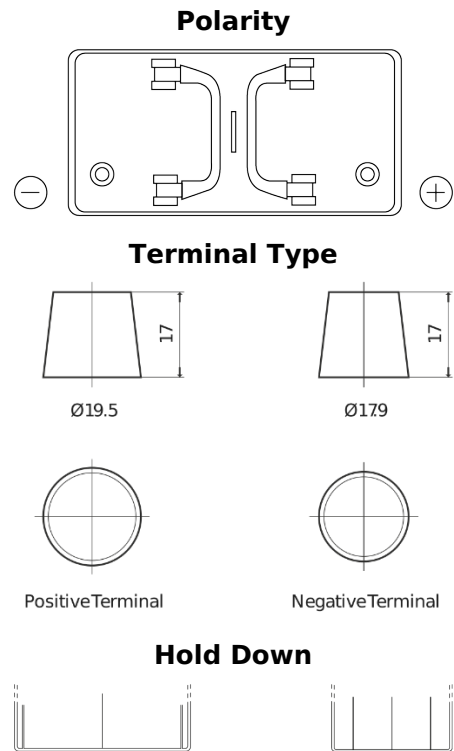

Product overview

Batteries for Trucks, Buses, Construction, Agriculture

StartPRO FG1250

Part number	FG1250
Technology	Flooded
EAN/GTIN	3661024045407
Voltage	12 V
Capacity	125 Ah
CCA	760 A
Length	349 mm
Width	175 mm
Height	285 mm
Box size	D03
Polarity	ETN 0
Terminal Type	EN taper post
Hold Down	B0
Weights (subject of variation)	29.50 kg