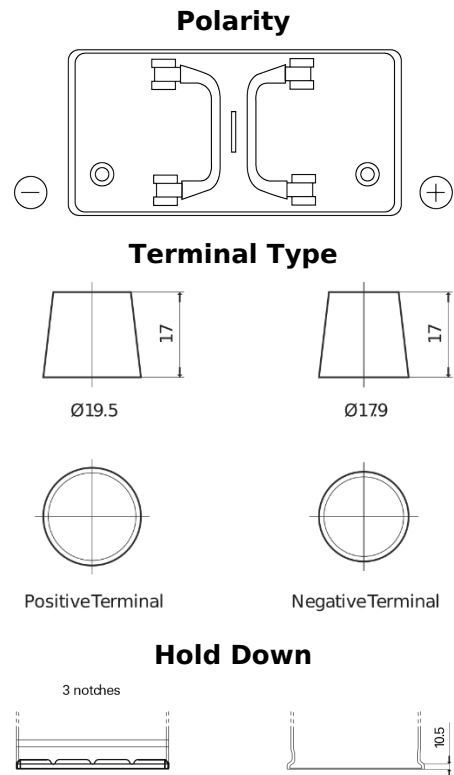

Product overview

Batteries for Trucks, Buses, Construction, Agriculture

PowerPRO FF1202

Part number	FF1202
Technology	Flooded
EAN/GTIN	3661024045278
Voltage	12 V
Capacity	120 Ah
CCA	870 A
Length	349 mm
Width	175 mm
Height	235 mm
Box size	D02
Polarity	ETN 0
Terminal Type	EN taper post
Hold Down	B1
Weights (subject of variation)	27.50 kg