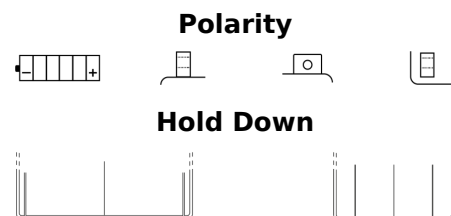

Product overview

Batteries for Motorcycles, ATVs, Snowmobiles, Garden

Conventional E60-N24L-A

Part number	E60-N24L-A
Technology	Flooded
EAN/GTIN	3661024033589
Voltage	12 V
Capacity	28.0 Ah
CCA	280 A
Length	185 mm
Width	125 mm
Height	175 mm
Box size	C67
Polarity	ETN 0
Terminal Type	M11
Hold Down	B0
Weights (subject of variation)	8.60 kg