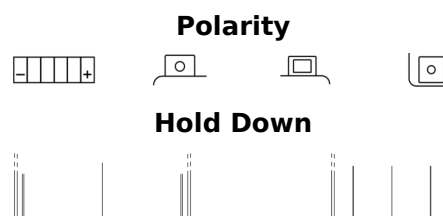

### AGM Ready AGM12-14

Part number	AGM12-14
Technology	AGM
EAN/GTIN	3661024033985
Voltage	12 V
Capacity	12.0 Ah
CCA	210 A
Length	135 mm
Width	90 mm
Height	165 mm
Box size	C49
Polarity	ETN 0
Terminal Type	M04
Hold Down	B0
Weights (subject of variation)	4.80 kg