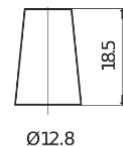

Product overview

Batteries for Cars

Technica TB356A

Part number	TB356A
Technology	Flooded
EAN/GTIN	3661024054881
Voltage	12 V
Capacity	35 Ah
CCA	240 A
Length	187 mm
Width	127 mm
Height	220 mm
Box size	B19
Polarity	ETN 0
Terminal Type	JIS taper post
Hold Down	Korean B1 Long
Weights (subject of variation)	8.90 kg

Polarity

Terminal Type

Positive Terminal

Negative Terminal

Hold Down

Design, features and specifications are subject to change without notice. We disclaim any representation or warranty, express or implied, concerning the data or recommendations, and in no event shall be liable for any loss or damage claimed to have arisen as a result. Some products may not be available in your local market.