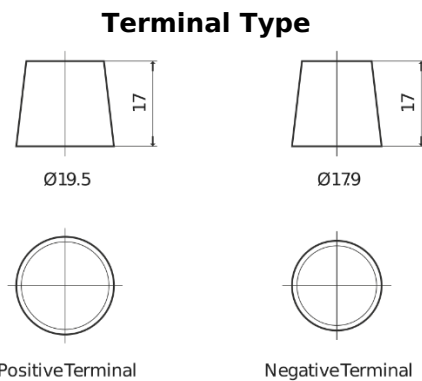

Product overview

Batteries for Trucks, Buses, Construction, Agriculture

Endurance+PRO Gel TD851T

Part number	TD851T
Technology	GEL
EAN/GTIN	3661024057615
Voltage	12 V
Capacity	85 Ah
CCA	350 A
Length	349 mm
Width	175 mm
Height	235 mm
Box size	D02
Polarity	ETN 1
Terminal Type	EN taper post
Hold Down	B0
Weights (subject of variation)	29.50 kg