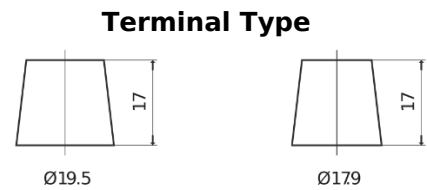

Product overview

Batteries for Cars

Power DB955

| | |
|--------------------------------|---------------|
| Part number | DB955 |
| Technology | Flooded |
| EAN/GTIN | 3661024024464 |
| Voltage | 12 V |
| Capacity | 95.0 Ah |
| CCA | 760 A |
| Length | 306 mm |
| Width | 173 mm |
| Height | 222 mm |
| Box size | D31 |
| Polarity | ETN 1 |
| Terminal Type | EN taper post |
| Hold Down | Korean B1 |
| Weights (subject of variation) | 20.60 kg |