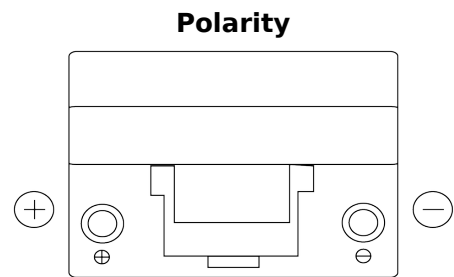

Product overview

Batteries for Cars

Power DB955

| | |
|--------------------------------|---------------|
| Part number | DB955 |
| Technology | Flooded |
| EAN/GTIN | 3661024024464 |
| Voltage | 12 V |
| Capacity | 95.0 Ah |
| CCA | 760 A |
| Length | 306 mm |
| Width | 173 mm |
| Height | 222 mm |
| Box size | D31 |
| Polarity | ETN 1 |
| Terminal Type | EN taper post |
| Hold Down | Korean B1 |
| Weights (subject of variation) | 20.60 kg |