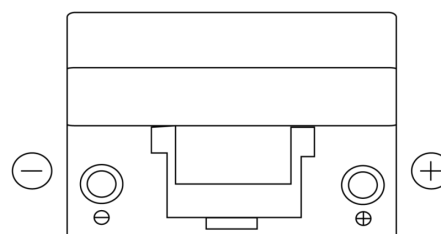

Product overview

Batteries for Cars

Power DB954

Part number	DB954
Technology	Flooded
EAN/GTIN	3661024024457
Voltage	12 V
Capacity	95.0 Ah
CCA	760 A
Length	306 mm
Width	173 mm
Height	222 mm
Box size	D31
Polarity	ETN 0
Terminal Type	EN taper post
Hold Down	Korean B1
Weights (subject of variation)	20.60 kg

Polarity

Terminal Type

Positive Terminal

Negative Terminal

Hold Down

Design, features and specifications are subject to change without notice. We disclaim any representation or warranty, express or implied, concerning the data or recommendations, and in no event shall be liable for any loss or damage claimed to have arisen as a result. Some products may not be available in your local market.