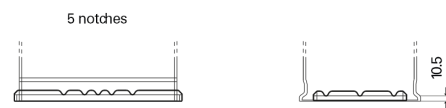

**Product overview**

Batteries for Cars

**Power DB950**

Part number	DB950
Technology	Flooded
EAN/GTIN	3661024024587
Voltage	12 V
Capacity	95.0 Ah
CCA	800 A
Length	353 mm
Width	175 mm
Height	190 mm
Box size	L05
Polarity	ETN 0
Terminal Type	EN taper post
Hold Down	B13
Weights (subject of variation)	21.60 kg

**Polarity**

**Terminal Type**

Positive Terminal      Negative Terminal

**Hold Down**

Design, features and specifications are subject to change without notice. We disclaim any representation or warranty, express or implied, concerning the data or recommendations, and in no event shall be liable for any loss or damage claimed to have arisen as a result. Some products may not be available in your local market.