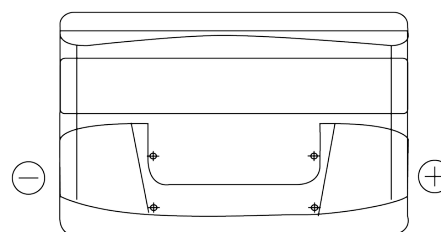

**Product overview**

Batteries for Cars

**Power DB950**

Part number	DB950
Technology	Flooded
EAN/GTIN	3661024024587
Voltage	12 V
Capacity	95.0 Ah
CCA	800 A
Length	353 mm
Width	175 mm
Height	190 mm
Box size	L05
Polarity	ETN 0
Terminal Type	EN taper post
Hold Down	B13
Weights (subject of variation)	21.60 kg

**Polarity**

**Terminal Type**

Positive Terminal

Negative Terminal

**Hold Down**

Design, features and specifications are subject to change without notice. We disclaim any representation or warranty, express or implied, concerning the data or recommendations, and in no event shall be liable for any loss or damage claimed to have arisen as a result. Some products may not be available in your local market.