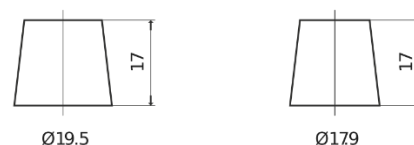

Terminal Type