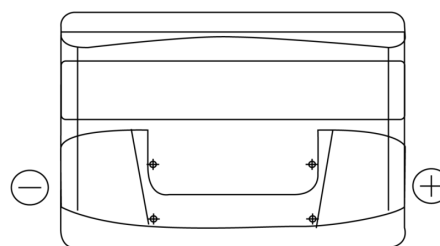

Product overview

Batteries for Cars

Power DB802

Part number	DB802
Technology	Flooded
EAN/GTIN	3661024024655
Voltage	12 V
Capacity	80.0 Ah
CCA	700 A
Length	315 mm
Width	175 mm
Height	175 mm
Box size	LB4
Polarity	ETN 0
Terminal Type	EN taper post
Hold Down	B13
Weights (subject of variation)	17.80 kg

Polarity

Terminal Type

Positive Terminal

Negative Terminal

Hold Down

Design, features and specifications are subject to change without notice. We disclaim any representation or warranty, express or implied, concerning the data or recommendations, and in no event shall be liable for any loss or damage claimed to have arisen as a result. Some products may not be available in your local market.