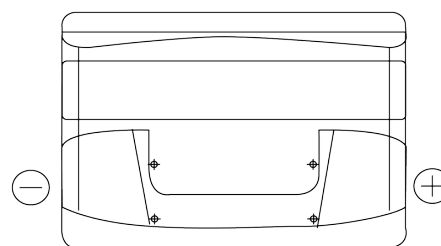

Product overview

Batteries for Cars

Power DB800

Part number	DB800
Technology	Flooded
EAN/GTIN	3661024026246
Voltage	12 V
Capacity	80.0 Ah
CCA	640 A
Length	315 mm
Width	175 mm
Height	190 mm
Box size	L04
Polarity	ETN 0
Terminal Type	EN taper post
Hold Down	B13
Weights (subject of variation)	19.00 kg

Polarity

Terminal Type

Positive Terminal

Negative Terminal

Hold Down

Design, features and specifications are subject to change without notice. We disclaim any representation or warranty, express or implied, concerning the data or recommendations, and in no event shall be liable for any loss or damage claimed to have arisen as a result. Some products may not be available in your local market.