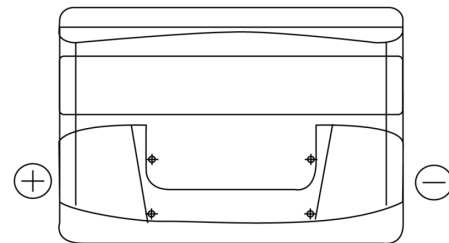

Product overview

Batteries for Cars

Power DB741

Part number	DB741
Technology	Flooded
EAN/GTIN	3661024024563
Voltage	12 V
Capacity	74.0 Ah
CCA	680 A
Length	278 mm
Width	175 mm
Height	190 mm
Box size	L03
Polarity	ETN 1
Terminal Type	EN taper post
Hold Down	B13
Weights (subject of variation)	16.60 kg

Polarity

Terminal Type

Positive Terminal

Negative Terminal

Hold Down

Design, features and specifications are subject to change without notice. We disclaim any representation or warranty, express or implied, concerning the data or recommendations, and in no event shall be liable for any loss or damage claimed to have arisen as a result. Some products may not be available in your local market.