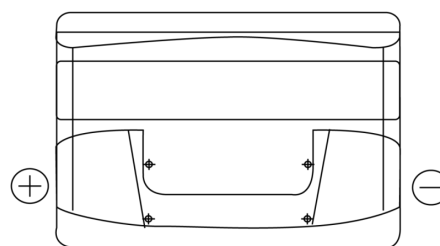

Product overview

Batteries for Cars

Power DB741

Part number	DB741
Technology	Flooded
EAN/GTIN	3661024024563
Voltage	12 V
Capacity	74.0 Ah
CCA	680 A
Length	278 mm
Width	175 mm
Height	190 mm
Box size	L03
Polarity	ETN 1
Terminal Type	EN taper post
Hold Down	B13
Weights (subject of variation)	16.60 kg

Polarity

Terminal Type

Positive Terminal

Negative Terminal

Hold Down

Design, features and specifications are subject to change without notice. We disclaim any representation or warranty, express or implied, concerning the data or recommendations, and in no event shall be liable for any loss or damage claimed to have arisen as a result. Some products may not be available in your local market.