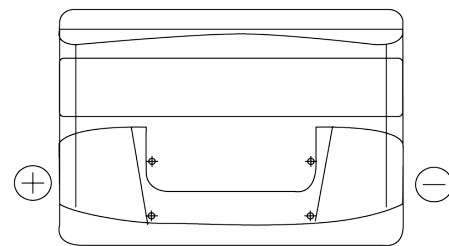

Product overview

Batteries for Cars

Power DB741

Part number	DB741
Technology	Flooded
EAN/GTIN	3661024024563
Voltage	12 V
Capacity	74.0 Ah
CCA	680 A
Length	278 mm
Width	175 mm
Height	190 mm
Box size	L03
Polarity	ETN 1
Terminal Type	EN taper post
Hold Down	B13
Weights (subject of variation)	16.60 kg

Polarity

Terminal Type

Positive Terminal

Negative Terminal

Hold Down

Design, features and specifications are subject to change without notice. We disclaim any representation or warranty, express or implied, concerning the data or recommendations, and in no event shall be liable for any loss or damage claimed to have arisen as a result. Some products may not be available in your local market.