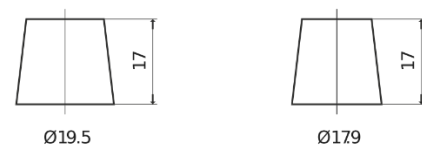

Product overview

Batteries for Cars

Power DB741

Part number	DB741
Technology	Flooded
EAN/GTIN	3661024024563
Voltage	12 V
Capacity	74.0 Ah
CCA	680 A
Length	278 mm
Width	175 mm
Height	190 mm
Box size	L03
Polarity	ETN 1
Terminal Type	EN taper post
Hold Down	B13
Weights (subject of variation)	16.60 kg

Polarity

Terminal Type

Positive Terminal

Negative Terminal

Hold Down

Design, features and specifications are subject to change without notice. We disclaim any representation or warranty, express or implied, concerning the data or recommendations, and in no event shall be liable for any loss or damage claimed to have arisen as a result. Some products may not be available in your local market.