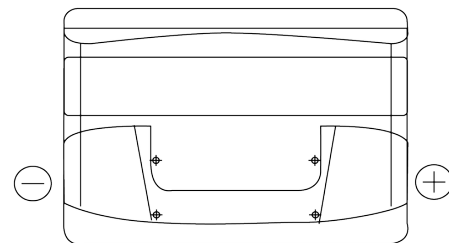

**Product overview**

Batteries for Cars

**Power DB740**

|                                |               |
|--------------------------------|---------------|
| Part number                    | DB740         |
| Technology                     | Flooded       |
| EAN/GTIN                       | 3661024024556 |
| Voltage                        | 12 V          |
| Capacity                       | 74.0 Ah       |
| CCA                            | 680 A         |
| Length                         | 278 mm        |
| Width                          | 175 mm        |
| Height                         | 190 mm        |
| Box size                       | L03           |
| Polarity                       | ETN 0         |
| Terminal Type                  | EN taper post |
| Hold Down                      | B13           |
| Weights (subject of variation) | 16.60 kg      |

**Polarity**

**Terminal Type**

Positive Terminal

Negative Terminal

**Hold Down**

Design, features and specifications are subject to change without notice. We disclaim any representation or warranty, express or implied, concerning the data or recommendations, and in no event shall be liable for any loss or damage claimed to have arisen as a result. Some products may not be available in your local market.