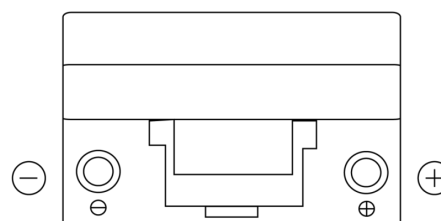

**Product overview**

Batteries for Cars

**Power DB704**

Part number	DB704
Technology	Flooded
EAN/GTIN	3661024024433
Voltage	12 V
Capacity	70.0 Ah
CCA	540 A
Length	270 mm
Width	173 mm
Height	222 mm
Box size	D26
Polarity	ETN 0
Terminal Type	EN taper post
Hold Down	Korean B1+B6
Weights (subject of variation)	16.10 kg

**Polarity**

**Terminal Type**

Positive Terminal

Negative Terminal

**Hold Down**

Design, features and specifications are subject to change without notice. We disclaim any representation or warranty, express or implied, concerning the data or recommendations, and in no event shall be liable for any loss or damage claimed to have arisen as a result. Some products may not be available in your local market.