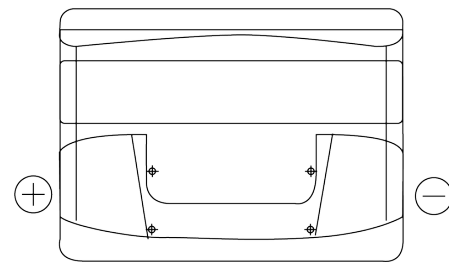

Product overview

Batteries for Cars

Power DB621

Part number	DB621
Technology	Flooded
EAN/GTIN	3661024024549
Voltage	12 V
Capacity	62.0 Ah
CCA	540 A
Length	242 mm
Width	175 mm
Height	190 mm
Box size	L02
Polarity	ETN 1
Terminal Type	EN taper post
Hold Down	B13
Weights (subject of variation)	14.20 kg

Polarity

Terminal Type

Ø19.5

Ø179

Positive Terminal

Negative Terminal

Hold Down

5 notches