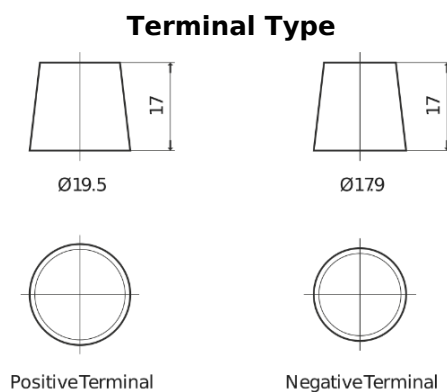

**Product overview**

Batteries for Cars

**Power DB604**

Part number	DB604
Technology	Flooded
EAN/GTIN	3661024024419
Voltage	12 V
Capacity	60.0 Ah
CCA	480 A
Length	230 mm
Width	173 mm
Height	222 mm
Box size	D23
Polarity	ETN 0
Terminal Type	EN taper post
Hold Down	Korean B1
Weights (subject of variation)	14.60 kg