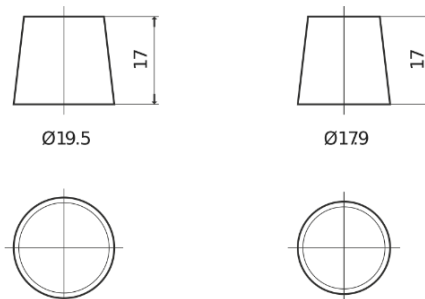

Product overview

Batteries for Cars

Power DB442

Part number	DB442
Technology	Flooded
EAN/GTIN	3661024024600
Voltage	12 V
Capacity	44.0 Ah
CCA	420 A
Length	207 mm
Width	175 mm
Height	175 mm
Box size	LB1
Polarity	ETN 0
Terminal Type	EN taper post
Hold Down	B13
Weights (subject of variation)	10.60 kg

Polarity

Terminal Type

Positive Terminal

Negative Terminal

Hold Down

Design, features and specifications are subject to change without notice. We disclaim any representation or warranty, express or implied, concerning the data or recommendations, and in no event shall be liable for any loss or damage claimed to have arisen as a result. Some products may not be available in your local market.