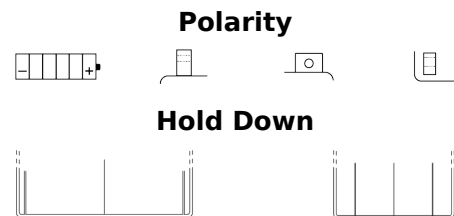

**Product overview**

Batteries for Motorcycles, ATVs, Snowmobiles, Garden

**Conventional E60-N30L-B**

Part number	E60-N30L-B
Technology	Flooded
EAN/GTIN	3661024033596
Voltage	12 V
Capacity	30 Ah
CCA	300 A
Length	185 mm
Width	130 mm
Height	170 mm
Box size	C68
Polarity	ETN 0
Terminal Type	M11
Hold Down	B0
Weights (subject of variation)	8.90 kg