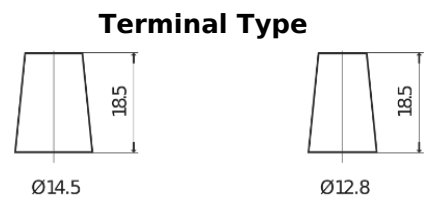

Product overview

Batteries for Cars

Power DB357

Part number	DB357
Technology	Flooded
EAN/GTIN	3661024024341
Voltage	12 V
Capacity	35.0 Ah
CCA	240 A
Length	187 mm
Width	127 mm
Height	220 mm
Box size	B19
Polarity	ETN 1
Terminal Type	JIS taper post
Hold Down	B0
Weights (subject of variation)	8.90 kg