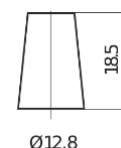

Product overview

Batteries for Cars

Power DB357

Part number	DB357
Technology	Flooded
EAN/GTIN	3661024024341
Voltage	12 V
Capacity	35.0 Ah
CCA	240 A
Length	187 mm
Width	127 mm
Height	220 mm
Box size	B19
Polarity	ETN 1
Terminal Type	JIS taper post
Hold Down	B0
Weights (subject of variation)	8.90 kg

Polarity

Terminal Type

Positive Terminal

Negative Terminal

Hold Down

Design, features and specifications are subject to change without notice. We disclaim any representation or warranty, express or implied, concerning the data or recommendations, and in no event shall be liable for any loss or damage claimed to have arisen as a result. Some products may not be available in your local market.