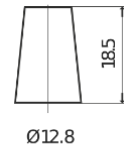

Batteries for Cars

Formula FB357

Part number	FB357
Technology	Flooded
EAN/GTIN	3661024044349
Voltage	12 V
Capacity	35 Ah
CCA	240 A
Length	187 mm
Width	127 mm
Height	220 mm
Box size	B19
Polarity	ETN 1
Terminal Type	JIS taper post
Hold Down	B0
Weights (subject of variation)	8.90 kg

Polarity

Terminal Type

Positive Terminal

Negative Terminal

Hold Down

Design, features and specifications are subject to change without notice. We disclaim any representation or warranty, express or implied, concerning the data or recommendations, and in no event shall be liable for any loss or damage claimed to have arisen as a result. Some products may not be available in your local market.