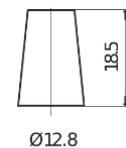

Product overview

Batteries for Cars

Formula FB357

Part number	FB357
Technology	Flooded
EAN/GTIN	3661024044349
Voltage	12 V
Capacity	35 Ah
CCA	240 A
Length	187 mm
Width	127 mm
Height	220 mm
Box size	B19
Polarity	ETN 1
Terminal Type	JIS taper post
Hold Down	B0
Weights (subject of variation)	8.90 kg

Polarity

Terminal Type

Positive Terminal

Negative Terminal

Hold Down

Design, features and specifications are subject to change without notice. We disclaim any representation or warranty, express or implied, concerning the data or recommendations, and in no event shall be liable for any loss or damage claimed to have arisen as a result. Some products may not be available in your local market.