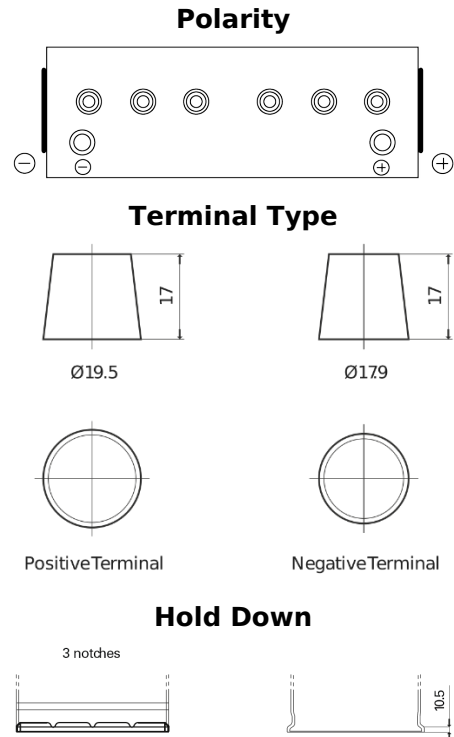

**Product overview**

Batteries for Trucks, Buses, Construction, Agriculture

**StartPRO EG1402**

Part number	EG1402
Technology	Flooded
EAN/GTIN	3661024035347
Voltage	12 V
Capacity	140 Ah
CCA	900 A
Length	508 mm
Width	175 mm
Height	205 mm
Box size	ATM
Polarity	ETN 0
Terminal Type	EN taper post
Hold Down	B1
Weights (subject of variation)	33.80 kg