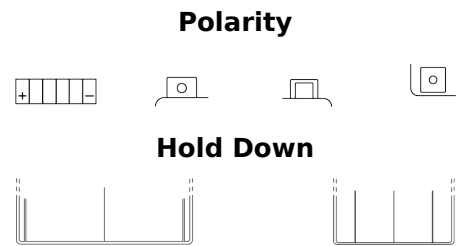

Product overview

Batteries for Motorcycles, ATVs, Snowmobiles, Garden

Li-Ion ELTX12

Part number	ELTX12
Technology	Li-Ion
EAN/GTIN	3661024036832
Voltage	12 V
Capacity	4 Ah
CCA	210 A
Watt hour	42 Wh
Length	150 mm
Width	90 mm
Height	95 mm
Box size	C53
Polarity	ETN 1
Terminal Type	M12
Hold Down	B0
Weights (subject of variation)	0.80 kg