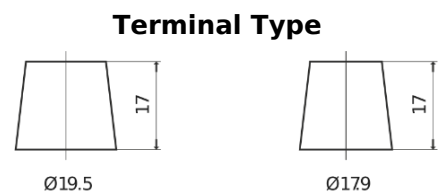

Product overview

Batteries for Marine and Leisure

Dual EFB TZ650

Part number	TZ650
Technology	EFB
EAN/GTIN	3661024057486
Voltage	12 V
Capacity	75.0 Ah
CCA	750 A
Watt hour	650 Wh
Length	260 mm
Width	173 mm
Height	222 mm
Box size	D26
Polarity	ETN 1
Terminal Type	EN taper post
Hold Down	B0
Weights (subject of variation)	19.00 kg