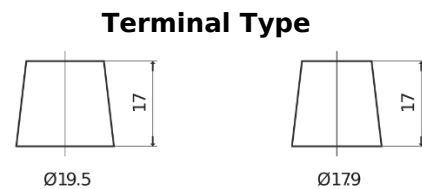

**Product overview**

Batteries for Trucks, Buses, Construction, Agriculture

**EndurancePRO EFB TX2253**

Part number	TX2253
Technology	EFB
EAN/GTIN	3661024056632
Voltage	12 V
Capacity	225.0 Ah
CCA	1150 A
Length	518 mm
Width	274 mm
Height	240 mm
Box size	D06
Polarity	ETN 3
Terminal Type	EN taper post
Hold Down	B0
Weights (subject of variation)	60.10 kg