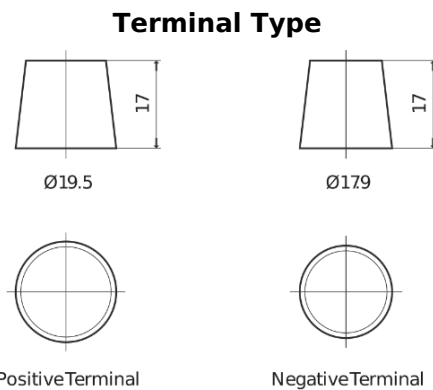

Product overview

Batteries for Trucks, Buses, Construction, Agriculture

EndurancePRO EFB TX1803

Part number	TX1803
Technology	EFB
EAN/GTIN	3661024056625
Voltage	12 V
Capacity	180.0 Ah
CCA	1000 A
Length	513 mm
Width	223 mm
Height	223 mm
Box size	D05
Polarity	ETN 3
Terminal Type	EN taper post
Hold Down	B0
Weights (subject of variation)	46.10 kg