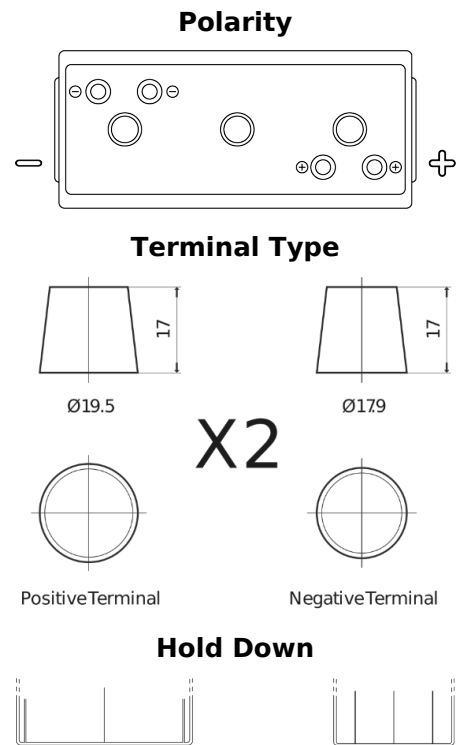

**Product overview**

Batteries for Marine and Leisure

**Vintage EU200-6**

Part number	EU200-6
Technology	Flooded
EAN/GTIN	3661024036139
Voltage	6 V
Capacity	200 Ah
CCA	1150 A
Length	398 mm
Width	174 mm
Height	234 mm
Box size	M06
Polarity	ETN 0
Terminal Type	Twin EN taper posts
Hold Down	B0
Weights (subject of variation)	27.80 kg