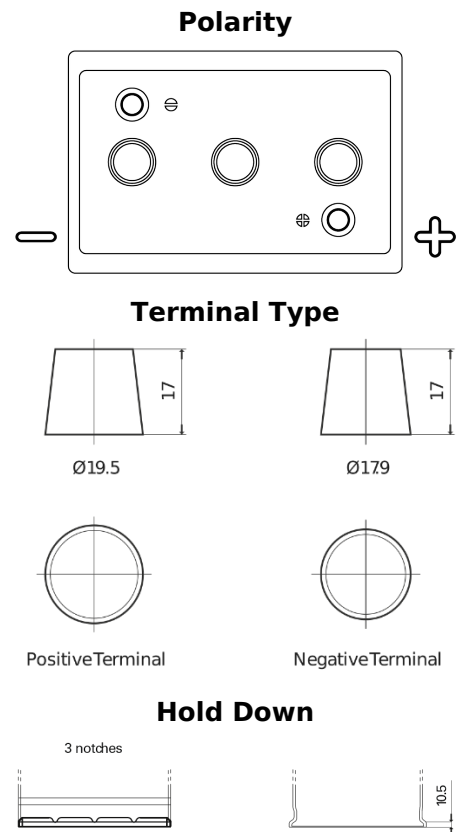

**Product overview**

Batteries for Marine and Leisure

**Vintage EU140-6**

Part number	EU140-6
Technology	Flooded
EAN/GTIN	3661024036153
Voltage	6 V
Capacity	140 Ah
CCA	900 A
Length	257 mm
Width	175 mm
Height	236 mm
Box size	M04
Polarity	ETN 0
Terminal Type	EN taper post
Hold Down	B1
Weights (subject of variation)	18.40 kg