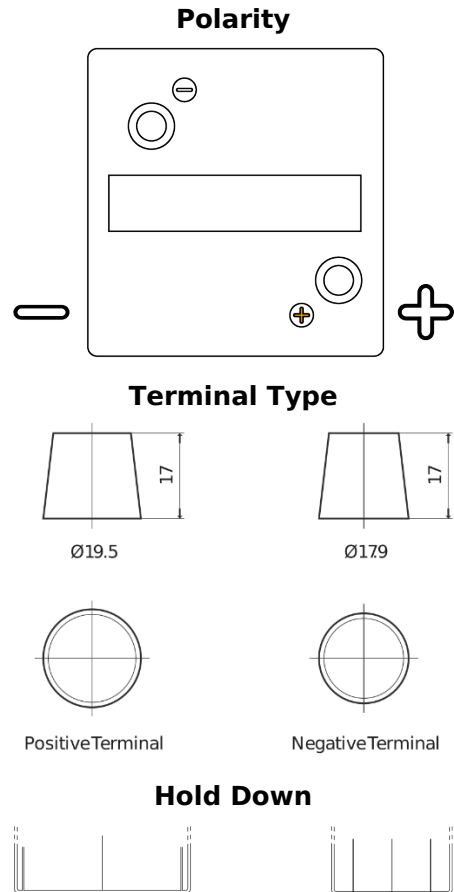

Product overview

Batteries for Marine and Leisure

Vintage EU80-6

Part number	EU80-6
Technology	Flooded
EAN/GTIN	3661024036160
Voltage	6 V
Capacity	80 Ah
CCA	600 A
Length	158 mm
Width	165 mm
Height	220 mm
Box size	M02
Polarity	ETN 0
Terminal Type	EN taper post
Hold Down	B0
Weights (subject of variation)	11.00 kg