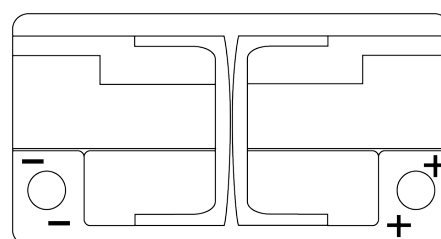

Product overview

Batteries for Cars

Premium EA1050

Part number	EA1050
Technology	Flooded
EAN/GTIN	3661024034302
Voltage	12 V
Capacity	105 Ah
CCA	850 A
Length	315 mm
Width	175 mm
Height	205 mm
Box size	LH4
Polarity	ETN 0
Terminal Type	EN taper post
Hold Down	B13
Weights (subject of variation)	23.10 kg

Polarity

Terminal Type

Positive Terminal

Negative Terminal

Hold Down

Design, features and specifications are subject to change without notice. We disclaim any representation or warranty, express or implied, concerning the data or recommendations, and in no event shall be liable for any loss or damage claimed to have arisen as a result. Some products may not be available in your local market.