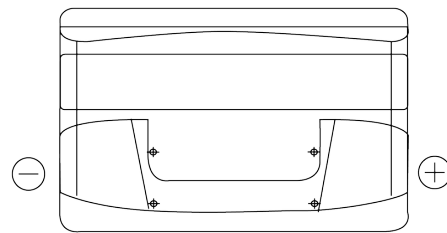

Product overview

Batteries for Cars

Technica TB852

| | |
|--------------------------------|---------------|
| Part number | TB852 |
| Technology | Flooded |
| EAN/GTIN | 3661024054669 |
| Voltage | 12 V |
| Capacity | 85 Ah |
| CCA | 760 A |
| Length | 353 mm |
| Width | 175 mm |
| Height | 175 mm |
| Box size | LB5 |
| Polarity | ETN 0 |
| Terminal Type | EN taper post |
| Hold Down | B13 |
| Weights (subject of variation) | 19.40 kg |

Polarity

Terminal Type

Positive Terminal

Negative Terminal

Hold Down

Design, features and specifications are subject to change without notice. We disclaim any representation or warranty, express or implied, concerning the data or recommendations, and in no event shall be liable for any loss or damage claimed to have arisen as a result. Some products may not be available in your local market.