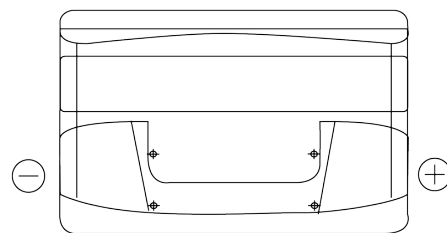

Product overview

Batteries for Cars

Formula FB852

Part number	FB852
Technology	Flooded
EAN/GTIN	3661024044660
Voltage	12 V
Capacity	85 Ah
CCA	760 A
Length	353 mm
Width	175 mm
Height	175 mm
Box size	LB5
Polarity	ETN 0
Terminal Type	EN taper post
Hold Down	B13
Weights (subject of variation)	19.40 kg

Polarity

Terminal Type

Positive Terminal

Negative Terminal

Hold Down

Design, features and specifications are subject to change without notice. We disclaim any representation or warranty, express or implied, concerning the data or recommendations, and in no event shall be liable for any loss or damage claimed to have arisen as a result. Some products may not be available in your local market.