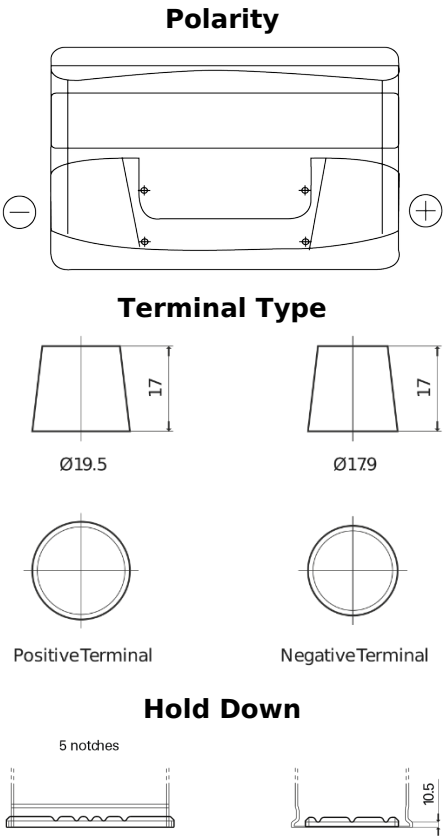

Product overview

Batteries for Cars

Formula FB852

Part number	FB852
Technology	Flooded
EAN/GTIN	3661024044660
Voltage	12 V
Capacity	85 Ah
CCA	760 A
Length	353 mm
Width	175 mm
Height	175 mm
Box size	LB5
Polarity	ETN 0
Terminal Type	EN taper post
Hold Down	B13
Weights (subject of variation)	19.40 kg