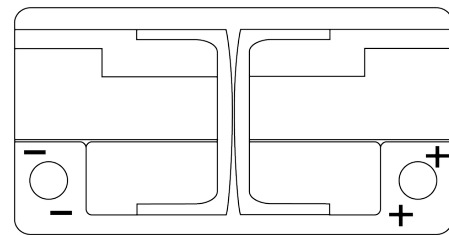

Product overview

Batteries for Cars

Premium EA852

Part number	EA852
Technology	Flooded
EAN/GTIN	3661024034296
Voltage	12 V
Capacity	85 Ah
CCA	800 A
Length	315 mm
Width	175 mm
Height	175 mm
Box size	LB4
Polarity	ETN 0
Terminal Type	EN taper post
Hold Down	B13
Weights (subject of variation)	18.60 kg

Polarity

Terminal Type

Positive Terminal

Negative Terminal

Hold Down

Design, features and specifications are subject to change without notice. We disclaim any representation or warranty, express or implied, concerning the data or recommendations, and in no event shall be liable for any loss or damage claimed to have arisen as a result. Some products may not be available in your local market.