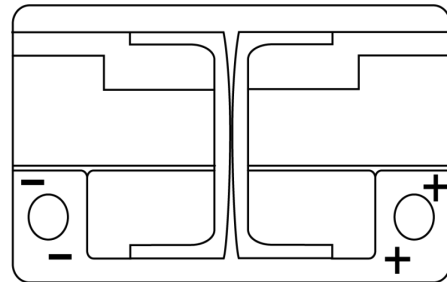

Product overview

Batteries for Cars

AGM TK720

Part number	TK720
Technology	AGM
EAN/GTIN	3661024057639
Voltage	12 V
Capacity	72.0 Ah
CCA	760 A
Length	278 mm
Width	175 mm
Height	190 mm
Box size	L03
Polarity	ETN 0
Terminal Type	EN taper post
Hold Down	B13
Weights (subject of variation)	20.60 kg

Polarity

Terminal Type

Positive Terminal

Negative Terminal

Hold Down

Design, features and specifications are subject to change without notice. We disclaim any representation or warranty, express or implied, concerning the data or recommendations, and in no event shall be liable for any loss or damage claimed to have arisen as a result. Some products may not be available in your local market.