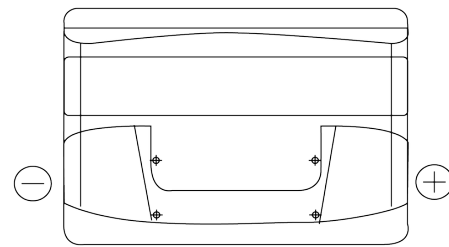

Product overview

Batteries for Cars

Technica TB802

Part number	TB802
Technology	Flooded
EAN/GTIN	3661024054652
Voltage	12 V
Capacity	80 Ah
CCA	700 A
Length	315 mm
Width	175 mm
Height	175 mm
Box size	LB4
Polarity	ETN 0
Terminal Type	EN taper post
Hold Down	B13
Weights (subject of variation)	17.80 kg

Polarity

Terminal Type

Positive Terminal

Negative Terminal

Hold Down

Design, features and specifications are subject to change without notice. We disclaim any representation or warranty, express or implied, concerning the data or recommendations, and in no event shall be liable for any loss or damage claimed to have arisen as a result. Some products may not be available in your local market.