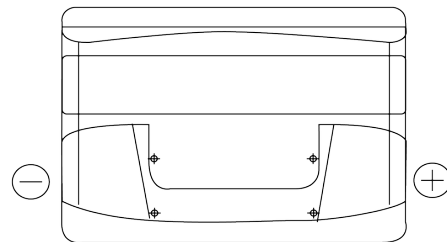

**Product overview**

Batteries for Cars

**Formula FB802**

|                                |               |
|--------------------------------|---------------|
| Part number                    | FB802         |
| Technology                     | Flooded       |
| EAN/GTIN                       | 3661024044653 |
| Voltage                        | 12 V          |
| Capacity                       | 80 Ah         |
| CCA                            | 700 A         |
| Length                         | 315 mm        |
| Width                          | 175 mm        |
| Height                         | 175 mm        |
| Box size                       | LB4           |
| Polarity                       | ETN 0         |
| Terminal Type                  | EN taper post |
| Hold Down                      | B13           |
| Weights (subject of variation) | 17.80 kg      |

**Polarity**

**Terminal Type**

Positive Terminal

Negative Terminal

**Hold Down**

Design, features and specifications are subject to change without notice. We disclaim any representation or warranty, express or implied, concerning the data or recommendations, and in no event shall be liable for any loss or damage claimed to have arisen as a result. Some products may not be available in your local market.