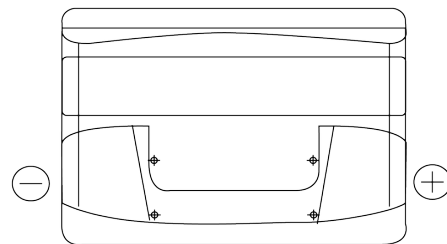

**Product overview**

Batteries for Cars

**Formula FB802**

Part number	FB802
Technology	Flooded
EAN/GTIN	3661024044653
Voltage	12 V
Capacity	80 Ah
CCA	700 A
Length	315 mm
Width	175 mm
Height	175 mm
Box size	LB4
Polarity	ETN 0
Terminal Type	EN taper post
Hold Down	B13
Weights (subject of variation)	17.80 kg

**Polarity**

**Terminal Type**

Positive Terminal

Negative Terminal

**Hold Down**

Design, features and specifications are subject to change without notice. We disclaim any representation or warranty, express or implied, concerning the data or recommendations, and in no event shall be liable for any loss or damage claimed to have arisen as a result. Some products may not be available in your local market.