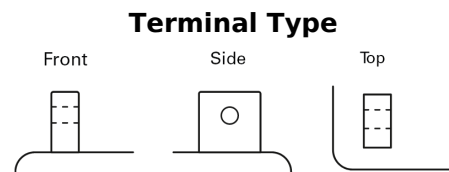

Product overview

Batteries for Cars

Start-Stop Auxiliary TK143

Part number	TK143
Technology	AGM
EAN/GTIN	3661024056618
Voltage	12 V
Capacity	14.0 Ah
CCA	80 A
Length	150 mm
Width	100 mm
Height	100 mm
Box size	C76
Polarity	ETN 3
Terminal Type	Screwed/Lug
Hold Down	B0
Weights (subject of variation)	4.20 kg