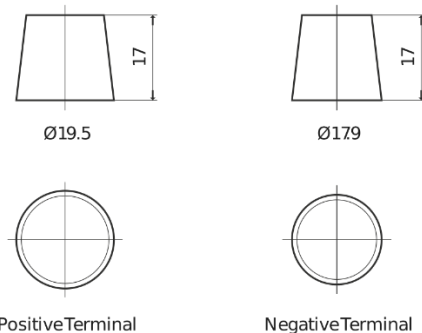

Terminal Type

Hold Down

Design, features and specifications are subject to change without notice. We disclaim any representation or warranty, express or implied, concerning the data or recommendations, and in no event shall be liable for any loss or damage claimed to have arisen as a result. Some products may not be available in your local market.