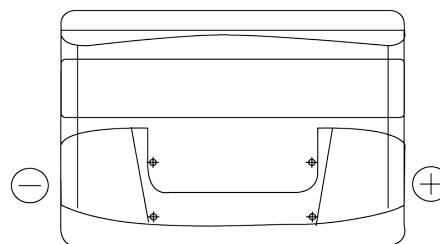

Product overview

Batteries for Cars

Formula FB712

Part number	FB712
Technology	Flooded
EAN/GTIN	3661024044646
Voltage	12 V
Capacity	71 Ah
CCA	670 A
Length	278 mm
Width	175 mm
Height	175 mm
Box size	LB3
Polarity	ETN 0
Terminal Type	EN taper post
Hold Down	B13
Weights (subject of variation)	15.30 kg

Polarity

Terminal Type

Positive Terminal

Negative Terminal

Hold Down

Design, features and specifications are subject to change without notice. We disclaim any representation or warranty, express or implied, concerning the data or recommendations, and in no event shall be liable for any loss or damage claimed to have arisen as a result. Some products may not be available in your local market.