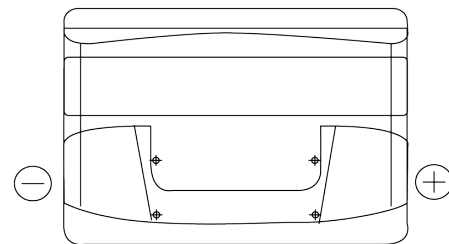

**Product overview**

Batteries for Cars

**Excell EB712**

Part number	EB712
Technology	Flooded
EAN/GTIN	3661024034647
Voltage	12 V
Capacity	71 Ah
CCA	670 A
Length	278 mm
Width	175 mm
Height	175 mm
Box size	LB3
Polarity	ETN 0
Terminal Type	EN taper post
Hold Down	B13
Weights (subject of variation)	15.30 kg

**Polarity**

**Terminal Type**

Positive Terminal

Negative Terminal

**Hold Down**

Design, features and specifications are subject to change without notice. We disclaim any representation or warranty, express or implied, concerning the data or recommendations, and in no event shall be liable for any loss or damage claimed to have arisen as a result. Some products may not be available in your local market.