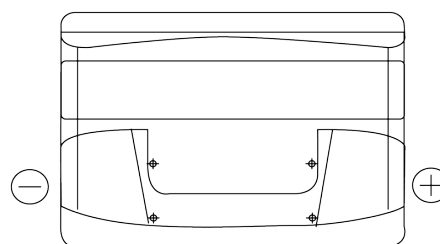

**Product overview**

Batteries for Cars

**Excell EB712**

Part number	EB712
Technology	Flooded
EAN/GTIN	3661024034647
Voltage	12 V
Capacity	71 Ah
CCA	670 A
Length	278 mm
Width	175 mm
Height	175 mm
Box size	LB3
Polarity	ETN 0
Terminal Type	EN taper post
Hold Down	B13
Weights (subject of variation)	15.30 kg

**Polarity**

**Terminal Type**

Positive Terminal

Negative Terminal

**Hold Down**

Design, features and specifications are subject to change without notice. We disclaim any representation or warranty, express or implied, concerning the data or recommendations, and in no event shall be liable for any loss or damage claimed to have arisen as a result. Some products may not be available in your local market.