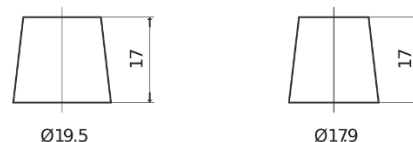

**Product overview**

Batteries for Cars

**Excell EB712**

Part number	EB712
Technology	Flooded
EAN/GTIN	3661024034647
Voltage	12 V
Capacity	71 Ah
CCA	670 A
Length	278 mm
Width	175 mm
Height	175 mm
Box size	LB3
Polarity	ETN 0
Terminal Type	EN taper post
Hold Down	B13
Weights (subject of variation)	15.30 kg

**Polarity**

**Terminal Type**

Positive Terminal

Negative Terminal

**Hold Down**

Design, features and specifications are subject to change without notice. We disclaim any representation or warranty, express or implied, concerning the data or recommendations, and in no event shall be liable for any loss or damage claimed to have arisen as a result. Some products may not be available in your local market.