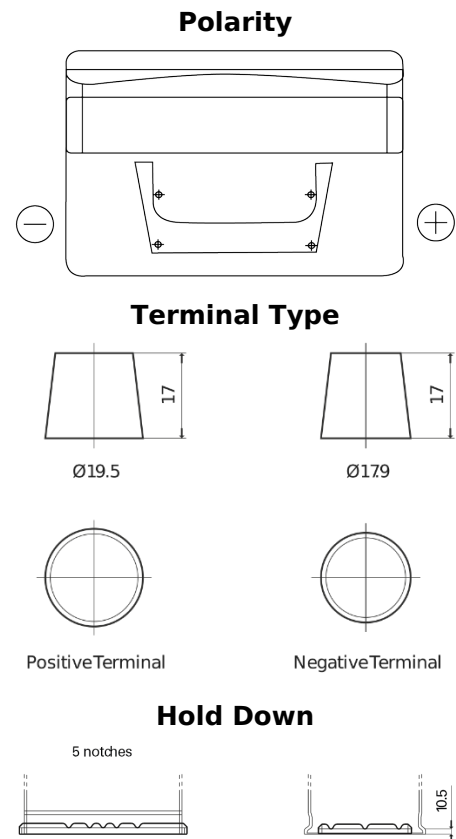

**Product overview**

Batteries for Cars

**Classic EC652**

Part number	EC652
Technology	Flooded
EAN/GTIN	3661024034869
Voltage	12 V
Capacity	65 Ah
CCA	540 A
Length	278 mm
Width	175 mm
Height	175 mm
Box size	LB3
Polarity	ETN 0
Terminal Type	EN taper post
Hold Down	B13
Weights (subject of variation)	14.50 kg