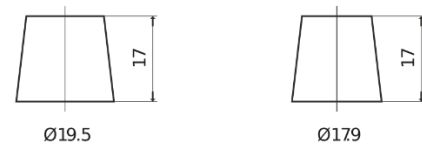

**Product overview**

Batteries for Cars

**Classic EC652**

Part number	EC652
Technology	Flooded
EAN/GTIN	3661024034869
Voltage	12 V
Capacity	65 Ah
CCA	540 A
Length	278 mm
Width	175 mm
Height	175 mm
Box size	LB3
Polarity	ETN 0
Terminal Type	EN taper post
Hold Down	B13
Weights (subject of variation)	14.50 kg

**Polarity**

**Terminal Type**

Positive Terminal

Negative Terminal

**Hold Down**

Design, features and specifications are subject to change without notice. We disclaim any representation or warranty, express or implied, concerning the data or recommendations, and in no event shall be liable for any loss or damage claimed to have arisen as a result. Some products may not be available in your local market.