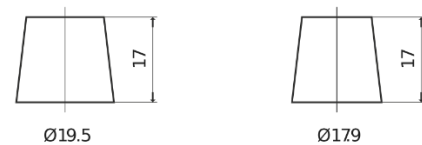

Product overview

Batteries for Cars

Formula FB602

Part number	FB602
Technology	Flooded
EAN/GTIN	3661024044639
Voltage	12 V
Capacity	60 Ah
CCA	540 A
Length	242 mm
Width	175 mm
Height	175 mm
Box size	LB2
Polarity	ETN 0
Terminal Type	EN taper post
Hold Down	B13
Weights (subject of variation)	12.90 kg

Polarity

Terminal Type

Positive Terminal

Negative Terminal

Hold Down

Design, features and specifications are subject to change without notice. We disclaim any representation or warranty, express or implied, concerning the data or recommendations, and in no event shall be liable for any loss or damage claimed to have arisen as a result. Some products may not be available in your local market.