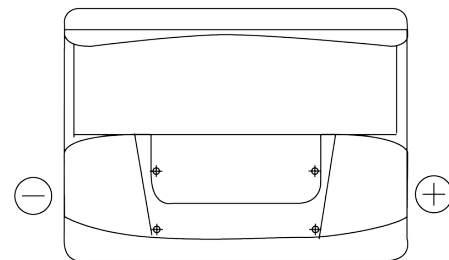

Product overview

Batteries for Cars

Excell EB602

Part number	EB602
Technology	Flooded
EAN/GTIN	3661024034630
Voltage	12 V
Capacity	60 Ah
CCA	540 A
Length	242 mm
Width	175 mm
Height	175 mm
Box size	LB2
Polarity	ETN 0
Terminal Type	EN taper post
Hold Down	B13
Weights (subject of variation)	12.90 kg

Polarity

Terminal Type

Positive Terminal

Negative Terminal

Hold Down

Design, features and specifications are subject to change without notice. We disclaim any representation or warranty, express or implied, concerning the data or recommendations, and in no event shall be liable for any loss or damage claimed to have arisen as a result. Some products may not be available in your local market.