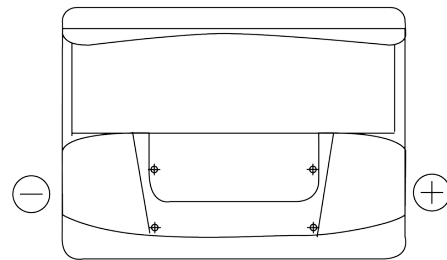

Product overview

Batteries for Cars

Excell EB602

Part number	EB602
Technology	Flooded
EAN/GTIN	3661024034630
Voltage	12 V
Capacity	60 Ah
CCA	540 A
Length	242 mm
Width	175 mm
Height	175 mm
Box size	LB2
Polarity	ETN 0
Terminal Type	EN taper post
Hold Down	B13
Weights (subject of variation)	12.90 kg

Polarity

Terminal Type

Positive Terminal

Negative Terminal

Hold Down

Design, features and specifications are subject to change without notice. We disclaim any representation or warranty, express or implied, concerning the data or recommendations, and in no event shall be liable for any loss or damage claimed to have arisen as a result. Some products may not be available in your local market.