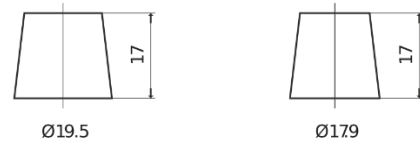

Product overview

Batteries for Cars

Excell EB602

Part number	EB602
Technology	Flooded
EAN/GTIN	3661024034630
Voltage	12 V
Capacity	60 Ah
CCA	540 A
Length	242 mm
Width	175 mm
Height	175 mm
Box size	LB2
Polarity	ETN 0
Terminal Type	EN taper post
Hold Down	B13
Weights (subject of variation)	12.90 kg

Polarity

Terminal Type

Positive Terminal

Negative Terminal

Hold Down

Design, features and specifications are subject to change without notice. We disclaim any representation or warranty, express or implied, concerning the data or recommendations, and in no event shall be liable for any loss or damage claimed to have arisen as a result. Some products may not be available in your local market.