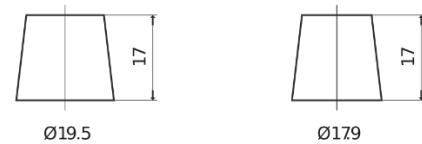

Product overview

Batteries for Cars

Excell EB602

Part number	EB602
Technology	Flooded
EAN/GTIN	3661024034630
Voltage	12 V
Capacity	60 Ah
CCA	540 A
Length	242 mm
Width	175 mm
Height	175 mm
Box size	LB2
Polarity	ETN 0
Terminal Type	EN taper post
Hold Down	B13
Weights (subject of variation)	12.90 kg

Polarity

Terminal Type

Positive Terminal

Negative Terminal

Hold Down

Design, features and specifications are subject to change without notice. We disclaim any representation or warranty, express or implied, concerning the data or recommendations, and in no event shall be liable for any loss or damage claimed to have arisen as a result. Some products may not be available in your local market.