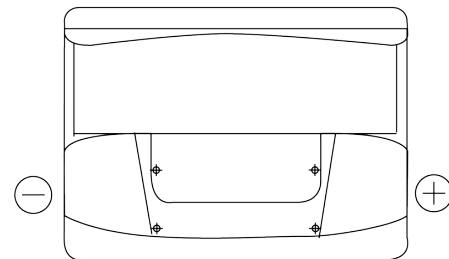

**Product overview**

Batteries for Cars

**Power DB602**

Part number	DB602
Technology	Flooded
EAN/GTIN	3661024024631
Voltage	12 V
Capacity	60 Ah
CCA	540 A
Length	242 mm
Width	175 mm
Height	175 mm
Box size	LB2
Polarity	ETN 0
Terminal Type	EN taper post
Hold Down	B13
Weights (subject of variation)	12.90 kg

**Polarity**

**Terminal Type**

Positive Terminal

Negative Terminal

**Hold Down**

Design, features and specifications are subject to change without notice. We disclaim any representation or warranty, express or implied, concerning the data or recommendations, and in no event shall be liable for any loss or damage claimed to have arisen as a result. Some products may not be available in your local market.