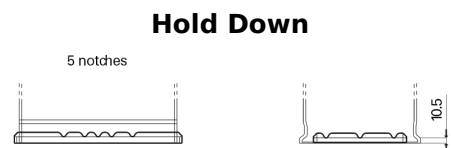

Product overview

Batteries for Cars

Standard TC542

Part number	TC542
Technology	Flooded
EAN/GTIN	3661024054850
Voltage	12 V
Capacity	54 Ah
CCA	500 A
Length	242 mm
Width	175 mm
Height	175 mm
Box size	LB2
Polarity	ETN 0
Terminal Type	EN taper post
Hold Down	B13
Weights (subject of variation)	12.90 kg