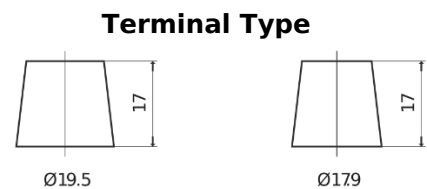

Product overview

Batteries for Cars

Standard TC542

Part number	TC542
Technology	Flooded
EAN/GTIN	3661024054850
Voltage	12 V
Capacity	54 Ah
CCA	500 A
Length	242 mm
Width	175 mm
Height	175 mm
Box size	LB2
Polarity	ETN 0
Terminal Type	EN taper post
Hold Down	B13
Weights (subject of variation)	12.90 kg