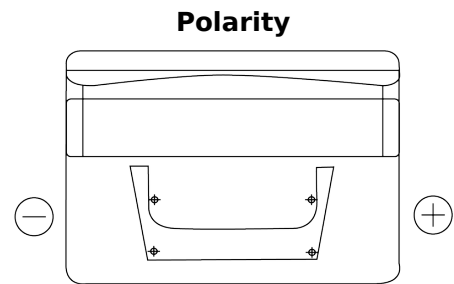

Product overview

Batteries for Cars

Standard TC542

Part number	TC542
Technology	Flooded
EAN/GTIN	3661024054850
Voltage	12 V
Capacity	54 Ah
CCA	500 A
Length	242 mm
Width	175 mm
Height	175 mm
Box size	LB2
Polarity	ETN 0
Terminal Type	EN taper post
Hold Down	B13
Weights (subject of variation)	12.90 kg