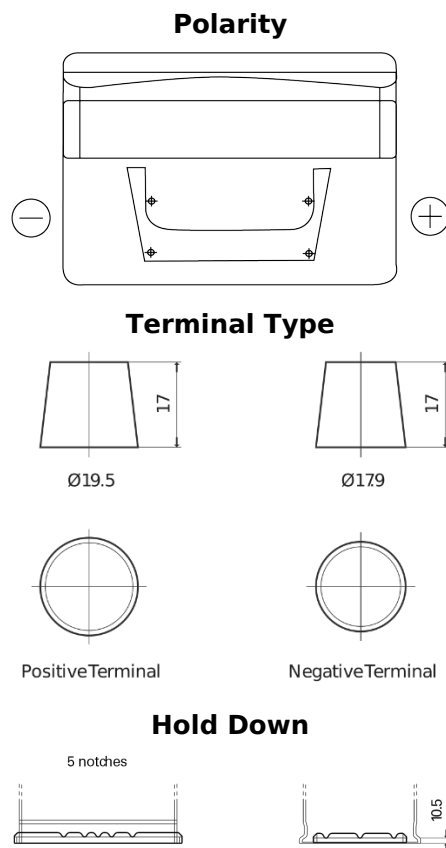

Product overview

Batteries for Cars

Classic EC542

Part number	EC542
Technology	Flooded
EAN/GTIN	3661024034852
Voltage	12 V
Capacity	54 Ah
CCA	500 A
Length	242 mm
Width	175 mm
Height	175 mm
Box size	LB2
Polarity	ETN 0
Terminal Type	EN taper post
Hold Down	B13
Weights (subject of variation)	12.90 kg