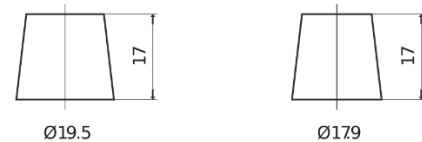

**Product overview**

Batteries for Cars

**Classic EC542**

Part number	EC542
Technology	Flooded
EAN/GTIN	3661024034852
Voltage	12 V
Capacity	54 Ah
CCA	500 A
Length	242 mm
Width	175 mm
Height	175 mm
Box size	LB2
Polarity	ETN 0
Terminal Type	EN taper post
Hold Down	B13
Weights (subject of variation)	12.90 kg

**Polarity**

**Terminal Type**

Positive Terminal

Negative Terminal

**Hold Down**

Design, features and specifications are subject to change without notice. We disclaim any representation or warranty, express or implied, concerning the data or recommendations, and in no event shall be liable for any loss or damage claimed to have arisen as a result. Some products may not be available in your local market.