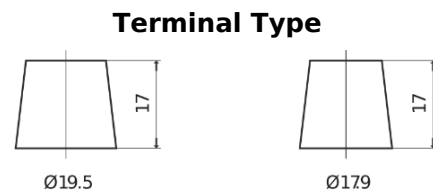

Product overview

Batteries for Trucks, Buses, Construction, Agriculture

Endurance+PRO Gel TD2103

Part number	TD2103
Technology	GEL
EAN/GTIN	3661024057103
Voltage	12 V
Capacity	210.0 Ah
CCA	1030 A
Length	518 mm
Width	274 mm
Height	240 mm
Box size	D06
Polarity	ETN 3
Terminal Type	EN taper post
Hold Down	B0
Weights (subject of variation)	63.50 kg