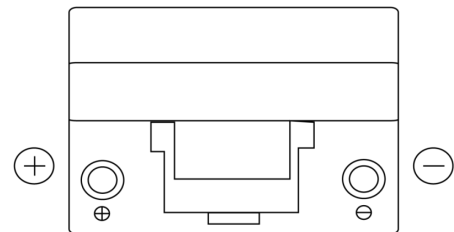

Product overview

Batteries for Cars

Standard TC905

Part number	TC905
Technology	Flooded
EAN/GTIN	3661024054768
Voltage	12 V
Capacity	90.0 Ah
CCA	680 A
Length	306 mm
Width	173 mm
Height	222 mm
Box size	D31
Polarity	ETN 1
Terminal Type	EN taper post
Hold Down	Korean B1
Weights (subject of variation)	19.90 kg

Polarity

Terminal Type

Positive Terminal

Negative Terminal

Hold Down

Design, features and specifications are subject to change without notice. We disclaim any representation or warranty, express or implied, concerning the data or recommendations, and in no event shall be liable for any loss or damage claimed to have arisen as a result. Some products may not be available in your local market.