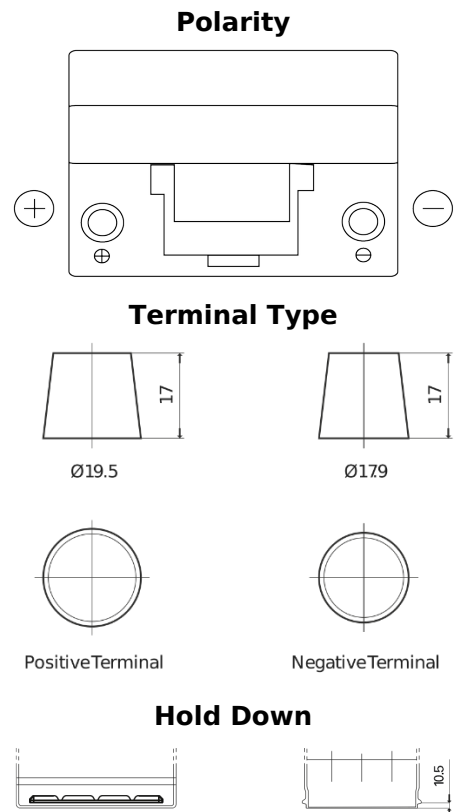

Product overview

Batteries for Cars

Standard TC905

| | |
|--------------------------------|---------------|
| Part number | TC905 |
| Technology | Flooded |
| EAN/GTIN | 3661024054768 |
| Voltage | 12 V |
| Capacity | 90.0 Ah |
| CCA | 680 A |
| Length | 306 mm |
| Width | 173 mm |
| Height | 222 mm |
| Box size | D31 |
| Polarity | ETN 1 |
| Terminal Type | EN taper post |
| Hold Down | Korean B1 |
| Weights (subject of variation) | 19.90 kg |