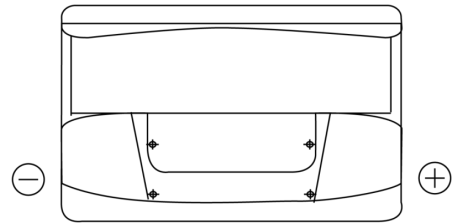

Product overview

Batteries for Cars

Standard TC700

Part number	TC700
Technology	Flooded
EAN/GTIN	3661024054829
Voltage	12 V
Capacity	70.0 Ah
CCA	640 A
Length	278 mm
Width	175 mm
Height	190 mm
Box size	L03
Polarity	ETN 0
Terminal Type	EN taper post
Hold Down	B13
Weights (subject of variation)	16.00 kg

Polarity

Terminal Type

Positive Terminal

Negative Terminal

Hold Down

Design, features and specifications are subject to change without notice. We disclaim any representation or warranty, express or implied, concerning the data or recommendations, and in no event shall be liable for any loss or damage claimed to have arisen as a result. Some products may not be available in your local market.